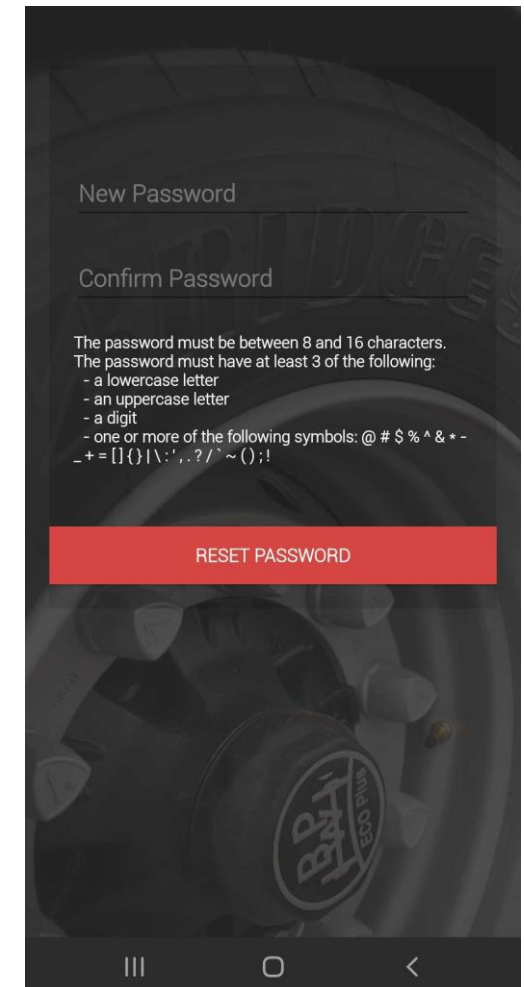

Process in TOUCH

After updating the Toolbox TOUCH app for iOS or Android, it will ask you to change your password if you have **not yet updated** your password in **WEB**.