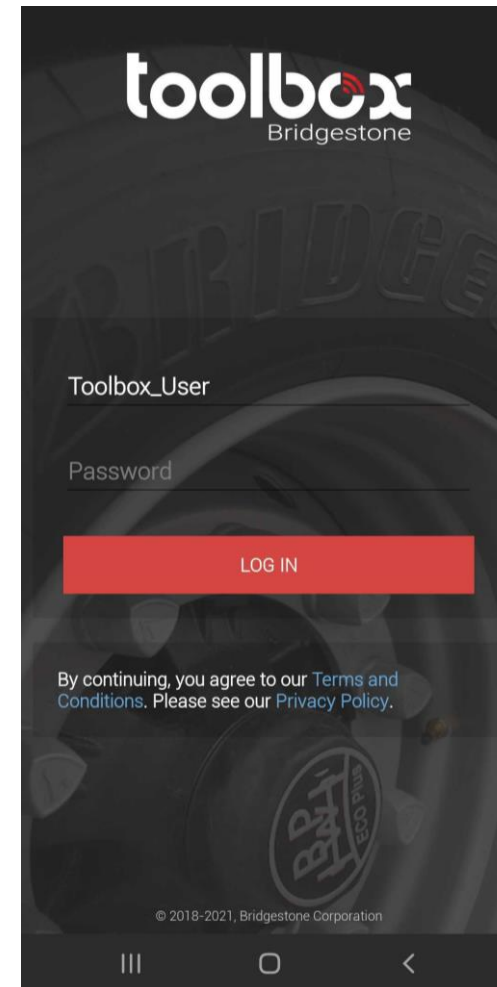

Continue

By continuing, you agree to our [Terms and Conditions](#). Please see our [Privacy Policy](#).

To improve your security, your new password must follow the new guideline.

- Password must be between 8 and 16 characters.
- Password must have at least 3 of the following
 - a lowercase letter
 - an uppercase letter
 - a digit
 - one or more of the following symbols:
@ # \$ % ^ & * - _ + = [] { } | \ : ' , . ? / ` ~ " () ; !

Once entered, you click on '**Continue**' and you can start working on Toolbox.

Process in TOUCH

After updating the Toolbox TOUCH app for iOS or Android, it will ask you to change your password if you have **not yet updated** your password in **WEB**.