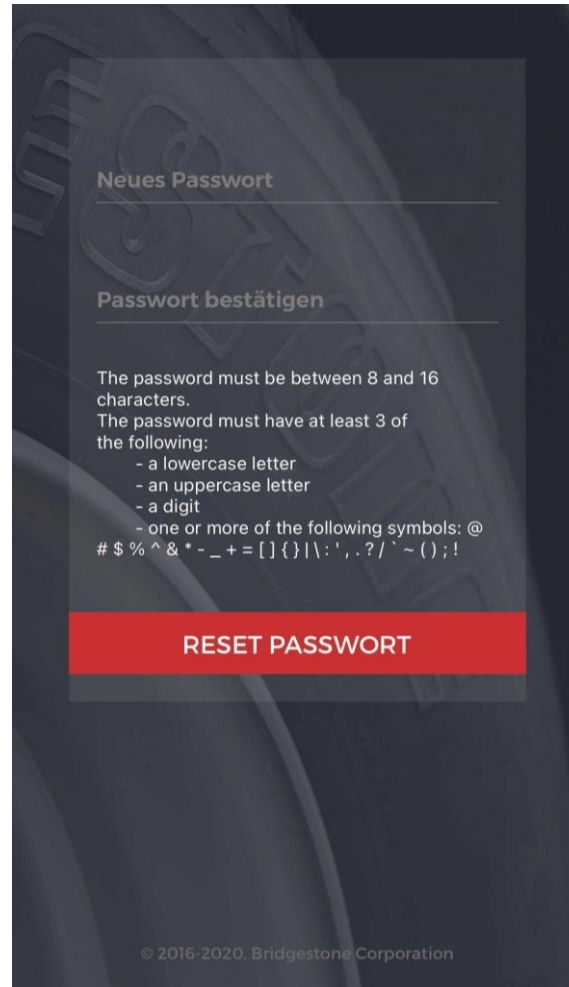

The password must have at least 3 of the following:

- a lowercase letter
- an uppercase letter
- a digit
- one or more of the following symbols: @ # \$ % ^ & * - _ + = [] { } | \ : ' , . ? / ` ~ " () ; !

Continue

By continuing, you agree to our [Terms and Conditions](#). Please see our [Privacy Policy](#).

To improve your security, your new password must follow the new guideline.

- Password must be between 8 and 16 characters.
- Password must have at least 3 of the following
 - a lowercase letter
 - an uppercase letter
 - a digit
 - one or more of the following symbols:
@ # \$ % ^ & * - _ + = [] { } | \ : ' , . ? / ` ~ " () ; !

Once entered, you click on '**Continue**' and you can start working on Toolbox.

Process in TOUCH

After updating the Toolbox TOUCH app for iOS or Android, it will ask you to change your password if you have **not yet updated** your password in **WEB**.